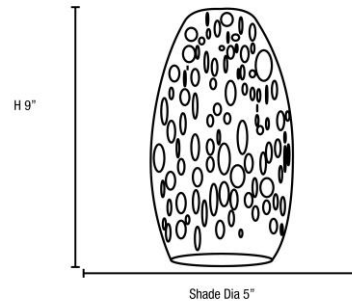

### PRODUCT MEASUREMENTS

FIXTURE	BACKPLATE / CANOPY
Length:	Length
Width:	Width:
Diameter	Diameter:
Height: 9"	Height: 1.25"
Extension:	
Overall Height: 11-55"	

#### LINE DRAWING